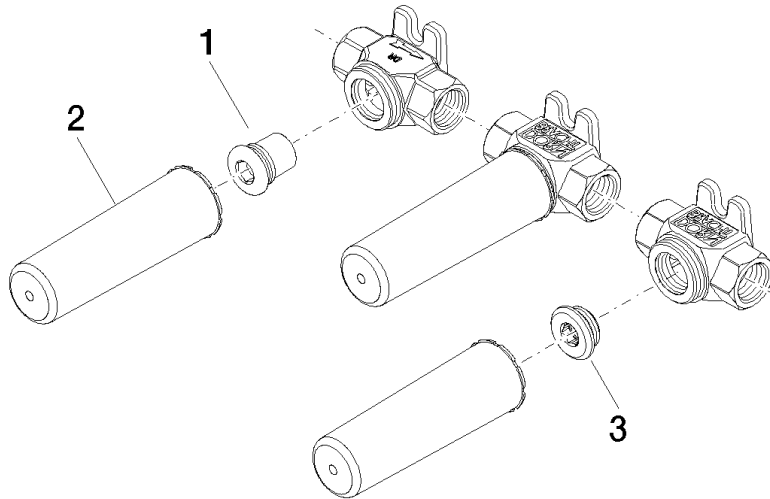

Concealed wall-mounted mixer variable positioning -

35 712 970 90

- red brass, lead-free
- 1/2" connection
- 3x sealing plug 1/2"
- 3x dust cover
- WRAS 1702022

Concealed wall-mounted mixer variable positioning -

35 712 970 90

mm [inches]

	min	max
Madison	55 [2 1/8"]	115 [4 1/2"]
Square	55 [2 1/8"]	110 [4 3/8"]
Circle	55 [2 1/8"]	130 [5 1/8"]
Vaia	60 [2 3/8"]	132 [5 1/4"]
Domicil	60 [2 1/2"]	100 [3 7/8"]
Deque	70 [2 3/4"]	135 [5 3/8"]
Gentle	70 [2 3/4"]	135 [5 3/8"]
La Fleur	70 [2 3/4"]	135 [5 3/8"]
Selv	70 [2 3/4"]	135 [5 3/8"]
Supernova	70 [2 3/4"]	135 [5 3/8"]
Symetrics	70 [2 3/4"]	135 [5 3/8"]
Tara	70 [2 3/4"]	135 [5 3/8"]
CL_2	85 [3 3/8"]	108 [4 3/8"]
MEM	93 [3 5/8"]	138 [5 3/8"]
CL_1	93 [3 5/8"]	138 [5 3/8"]
La Fleur Cl.	102 [4"]	144 [5 5/8"]

Concealed wall-mounted mixer variable positioning -

35 712 970 90

Spare parts list

No.	Item Number	Name	Quantity used	Delivery time
1	04 31 20 037 00 90	plug	1	2
2	09 21 02 102 90	cap	3	2
3	04 31 20 006 00 90	plug	2	2