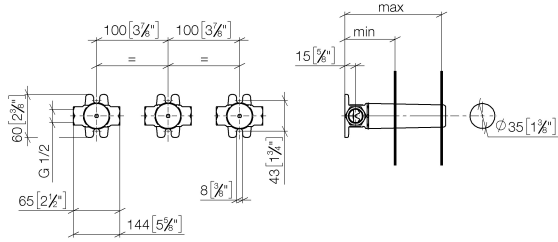

Concealed wall-mounted mixer variable positioning -

35 712 970 90

- red brass, lead-free
- 1/2" connection
- 3x sealing plug 1/2"
- 3x dust cover
- WRAS 1702022

Concealed wall-mounted mixer variable positioning -

35 712 970 90

mm [inches]

	min	max
Madison	55 [2 1/8"]	115 [4 1/2"]
Square	55 [2 1/8"]	110 [4 3/8"]
Circle	55 [2 1/8"]	130 [5 1/8"]
Vaia	60 [2 3/8"]	132 [5 1/4"]
Domicil	60 [2 1/2"]	100 [3 7/8"]
Deque	70 [2 3/4"]	135 [5 3/8"]
Gentle	70 [2 3/4"]	135 [5 3/8"]
La Fleur	70 [2 3/4"]	135 [5 3/8"]
Selv	70 [2 3/4"]	135 [5 3/8"]
Supernova	70 [2 3/4"]	135 [5 3/8"]
Symetrics	70 [2 3/4"]	135 [5 3/8"]
Tara	70 [2 3/4"]	135 [5 3/8"]
CL_2	85 [3 3/8"]	108 [4 3/8"]
MEM	93 [3 5/8"]	138 [5 3/8"]
CL_1	93 [3 5/8"]	138 [5 3/8"]
La Fleur Cl.	102 [4"]	144 [5 5/8"]

Concealed wall-mounted mixer variable positioning -

35 712 970 90

Spare parts list

No.	Item Number	Name	Quantity used	Delivery time
1	04 31 20 037 00 90	plug	1	2
2	09 21 02 102 90	cap	3	2
3	04 31 20 006 00 90	plug	2	2